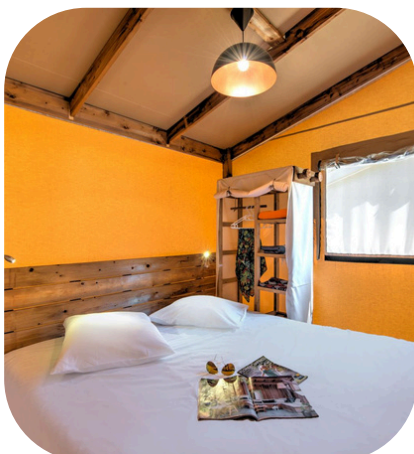

Find the full description of this accommodation on our website in the rentals section.

Flower camping L'île d'Offard - Rue de Verden, 49400 Saumur

www.sauzur-camping.com

TÉL : +33 2 41 40 30 00 - iledoffard@flowercampings.com