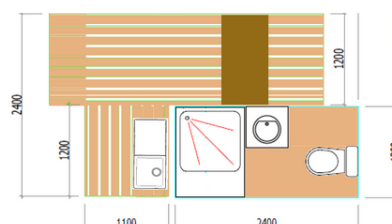

 Outside

- Table and chairs
- Deckchairs
- Clothes drying rack

Arrival: 2 p.m.
Departure: 11 a.m.
Deposit: €100

Emplacement Confort

Camping
Ile d'Offard

Jusqu'à 6 pers

Superficie :

80 m² à 120 m²