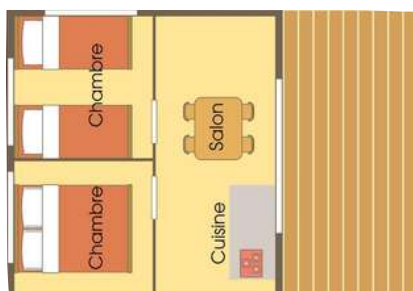

Outside

- Table and chairs
- Chilean women
- Clothes drying rack
- Iron option

Little extras to know

- Pedestrian neighborhood
- On-site parking
- Arrival time: 4 p.m.
- Departure time: 10 a.m.
- Caution : 100€
- Cleaning package 80€
- Exit inventory: on inscription

Find the full description of this accommodation on our website in the rentals section.