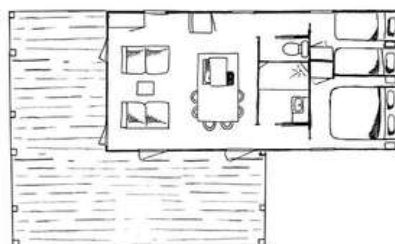

Outside

- Table and chairs
- Deckchairs
- Clothes drying rack
- Iron

Little extras to know

- **On-site parking**
- **Arrival time: 4 p.m.**
- **Departure time: 10 a.m.**
- **Caution : 300€**
- **Cleaning package 80€**
- **Exit inventory: on inscription**

Find the full description of this accommodation on our website rentals section