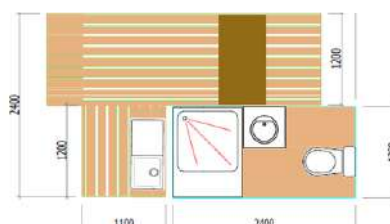

 Outside

- Table and chairs
- Deckchairs
- Clothes drying rack

Arrival: 2 p.m.
Departure: 11 a.m.
Deposit: €100

Emplacement Confort

Camping
Ile d'Offard

Jusqu'à 6 pers

Superficie :

80 m² à 120 m²